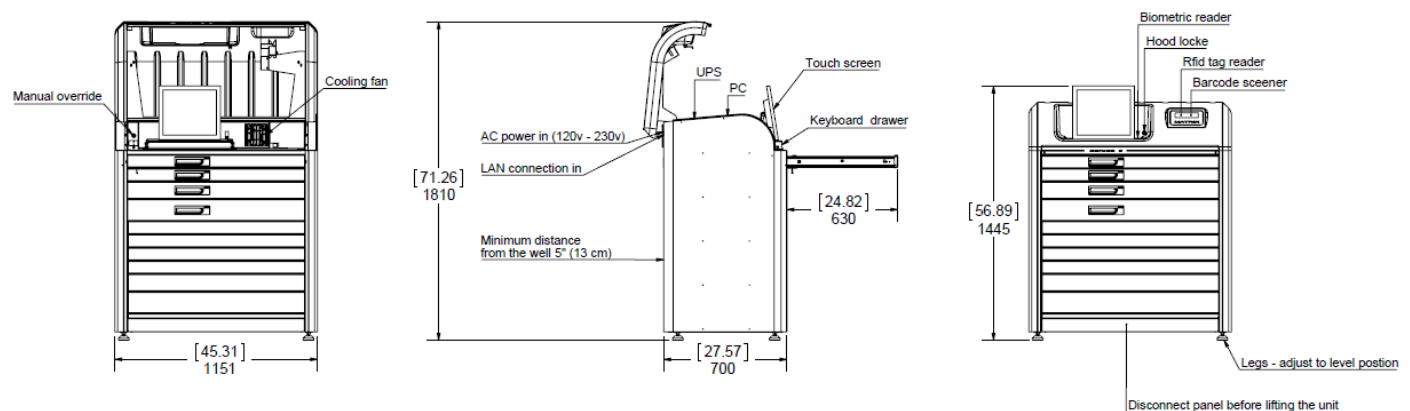

SYSTEM SPECIFICATION

Dimensions (WxHxD): 45.3x57.1x27.6 inches (115.1x145x70cm)

Weight: 450-1100 lb (200-500 kg)

Monitor: 17"

PC: HP

UPS (included)

Operating system: Win 7

2x USB 3.0

2 x USB 2.0

Internet connection (RJ-45)

Manual override

Color: Black and silver

Power: 110-230V

Safety & EMC: UL, CE

Optional: Biometric reader / RFID reader / video camera

Bin size (100A for keys): 3.9x1.5x1.6 inch (100x39x42mm)

18 additional bins size optional

Installation requirements

Straight surface

One power outlet (110-230V)

Internet connection (for online mode)