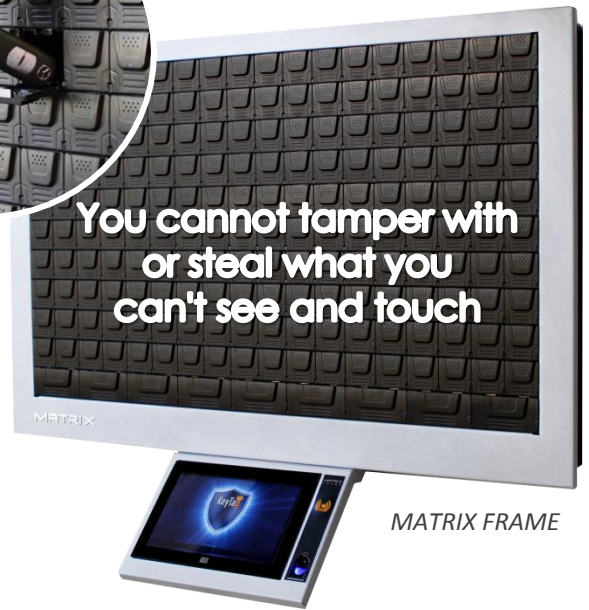

3 Receive access
To the requested key
only

Secured

The MATRIX is nothing like any other key cabinet! It gives us peace of mind knowing our keys are protected along with all the management features we need

Kelly G McNeil
SUNSET CHEVROLET, WA

Unlike other systems where anyone who opens the front door can steal or duplicate any key in the cabinet, MATRIX protects each key in a separate locked compartment with no ability to access without manager permissions

**You cannot tamper with
or steal what you
can't see and touch**

MATRIX FRAME

Video Records

For an even higher level of security, a dedicated camera will capture every transaction.

Using cross-cutting reports, now you can also have a visual of every activity made