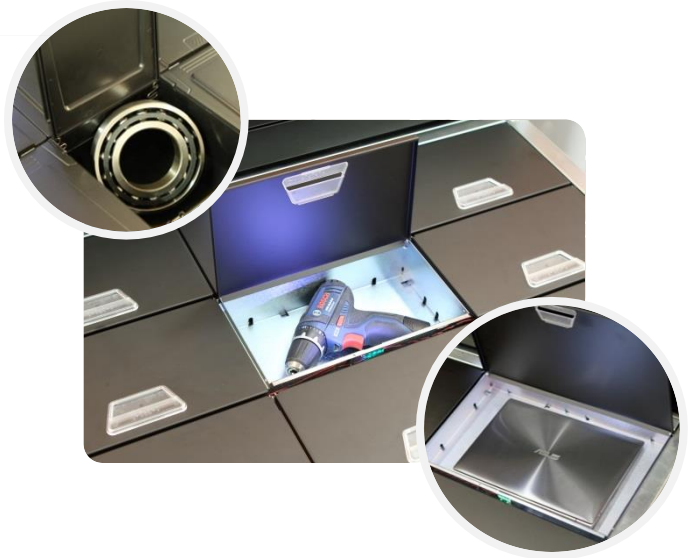

Control from a remote location

Efficient

WE GIVE YOU MORE

In the same system that you manage keys, you can secure all dealership license plates in a dedicated drawer while controlling the access of users to that drawer

Now you have the assurance that the license plates are protected and have video records of every transaction made

MANAGE YOUR VALUABLE OBJECTS

MATRIX allows you to secure and manage every valuable object. From expensive devices and parts from the garage to laptops, firearms and even cash deposit. Everything is possible!