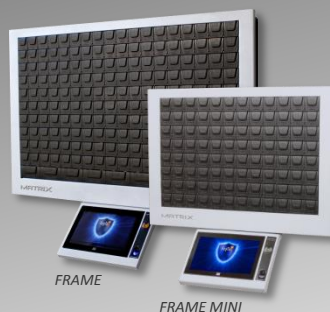

Now you have the assurance that the license plates are protected and have video records of every transaction made

MANAGE YOUR VALUABLE OBJECTS

MATRIX allows you to secure and manage every valuable object. From expensive devices and parts from the garage to laptops, firearms and even cash deposit. Everything is possible!

Models

INDUSTRY BIGGEST

198 / 396 / 594 / 792 / 990 /
1188 / 1386 / 1584 / 1782 KEYS

ULTRA (Floor standing)

Dimensions (WxHxD):

115x145x71cm (45x57x27.6 inch)

Weight: Up to 450kg (1,000 lb.)

Content: PC / 15" touch screen / UPS

Optional: Biometric reader /
RFID reader / barcode scanner /
speakers / video camera

96 / 192 / 288 / 384 / 480 KEYS

COMPACT (Desktop)

Dimensions (WxHxD):

84x74x56cm (33x29x22 inch)

Weight: Up to 145kg (320 lb.)

Content: PC / 12" touch screen / UPS

Optional: Biometric reader /
RFID reader / barcode scanner /
speakers / video camera / trolley

FRAME MINI: 32 / 48 / 96 KEYS

FRAME: 66 / 99 / 198 KEYS

FRAME (Wall mounted)