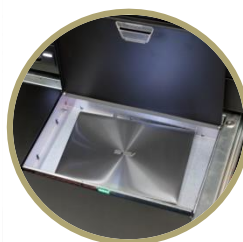

Self deposit stations

The MATRIX can also work with the “MyBox” application and be used as a self deposit system for personal belongings such as phones, keys, wallets, laptops and others.

The MATRIX system is the first choice for prisons, military, embassies and other secured facilities who wish to allow random visitors or specific users to self-deposit private objects in a secured, efficient and easy way.

MATRIX FRAME

MATRIX ULTRA

Models

INDUSTRY BIGGEST

Keys	1,782
Guns	108
Phones	330

ULTRA (Floor standing)

Dimensions (WxHxD):
115x145x71cm (45x57x27.6 inch)
Weight: Up to 450kg (1,000 lb.)

Content: PC / 15" touch screen / UPS
Optional: Biometric reader /
RFID reader / barcode scanner /
speakers / video camera