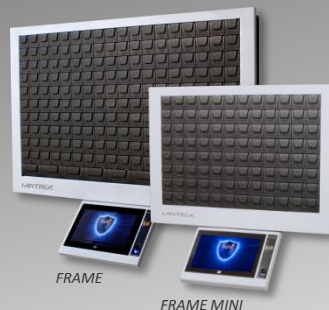

Now you have the assurance that the license plates are protected and have video records of every transaction made

MANAGE YOUR VALUABLE OBJECTS

MATRIX allows you to secure and manage every valuable object. From expensive devices and parts from the garage to laptops, firearms and even cash deposit. Everything is possible!

Models

INDUSTRY BIGGEST

198 / 396 / 594 / 792 / 990 /
1188 / 1386 / 1584 / 1782 KEYS

ULTRA (Floor standing)

Dimensions (WxHxD):

115x145x71cm (45x57x27.6 inch)

Weight: Up to 450kg (1,000 lb.)

Content: PC / 15" touch screen / UPS

Optional: Biometric reader /
RFID reader / barcode scanner /
speakers / video camera

96 / 192 / 288 / 384 / 480 KEYS

COMPACT (Desktop)

Dimensions (WxHxD):

84x74x56cm (33x29x22 inch)

Weight: Up to 145kg (320 lb.)

Content: PC / 12" touch screen / UPS

Optional: Biometric reader /
RFID reader / barcode scanner /
speakers / video camera / trolley

FRAME MINI: 32 / 48 / 96 KEYS

FRAME: 66 / 99 / 198 KEYS

FRAME (Wall mounted)